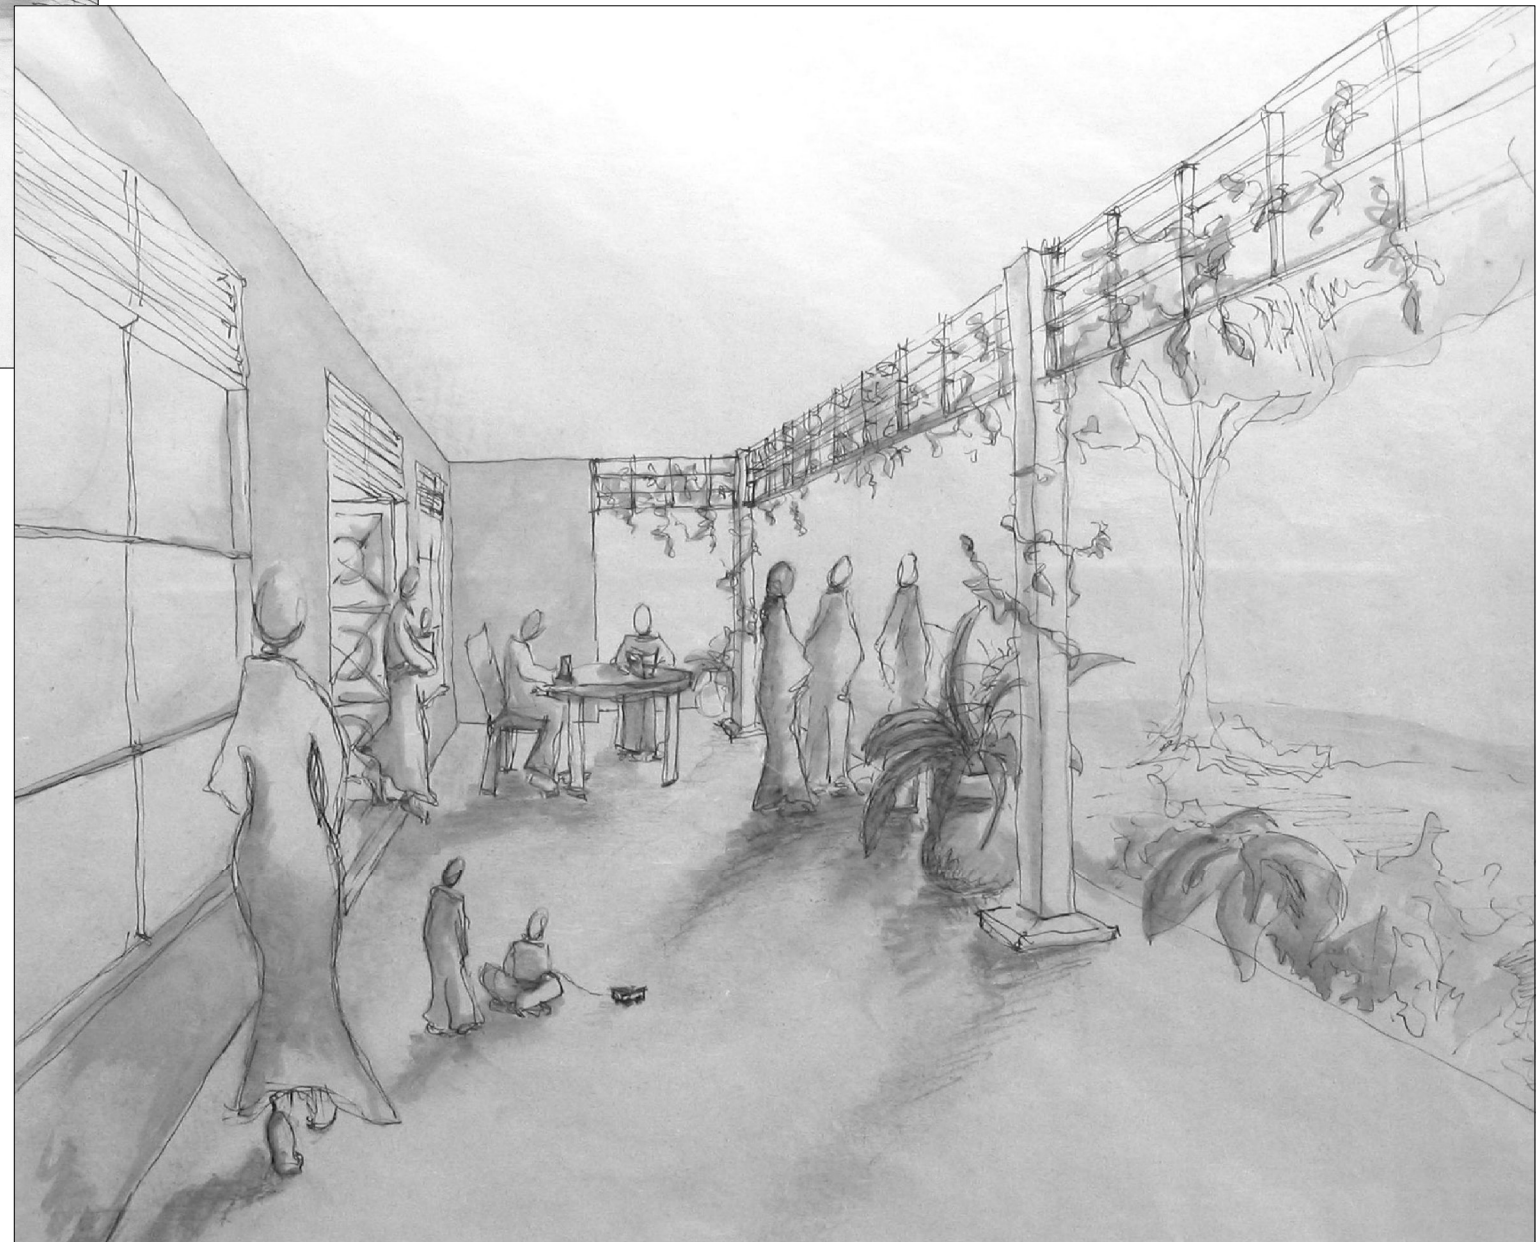

Rear Elevation

Rear Patio Perspective

THARS Training Center - Gitega, Burundi

DIRECTOR'S HOME  
 PERSPECTIVE

DATE ISSUED:  
 JULY 20, 2007

PROJECT:  
 5423  
 SCALE:  
 Not to Scale

SHEET NUMBER  
 DH:A-0